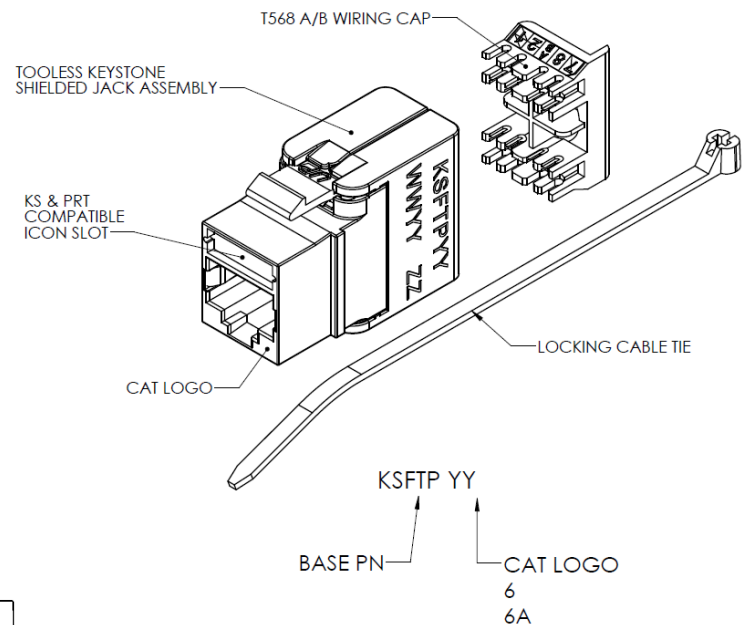

Legrand, North and Central America

60 Woodlawn Street
West Hartford, CT 06110
1.877.BY.LEGRAND (295.3472)
www.legrand.us