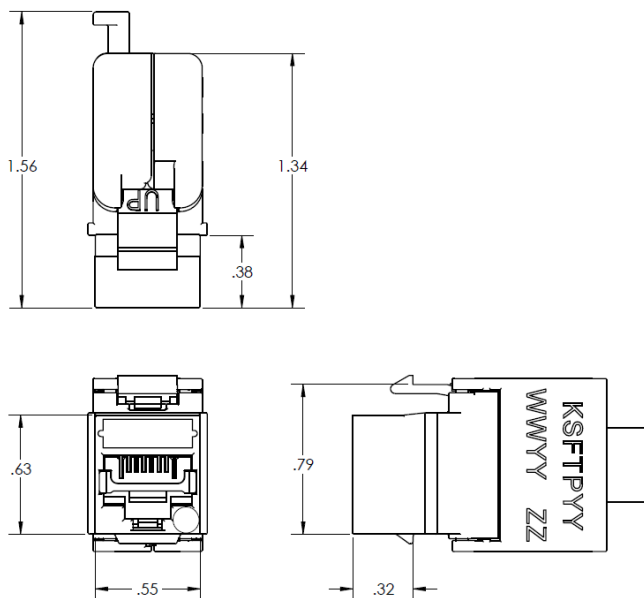

DIMENSIONS:

- Depth (Metric): 39.62mm
- Depth (US): 1.56 in.
- Height (Metric): 16mm
- Height (US): 0.63 in.
- Width (Metric): 14.03mm
- Width (US): 0.55 in.

TECHNICAL INFORMATION:

- Category Rating: Cat6 component compliant (KSFTP6 & KSFTP625)
- Performance Rating: Cat6 (KSFTP6 & KSFTP625)
- Category Rating: Cat6a component compliant (KSFTP6A & KSFTP6A25)
- Performance Rating: Cat6a (KSFTP6A & KSFTP6A25)